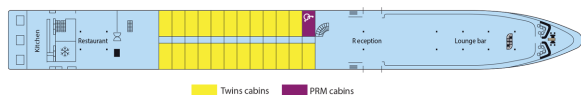

Cabins

- Main Deck 1 double bed 11 m²
- Main deck 1 single bed 9 m²
- Main deck 2 adjustable twin beds 11 m²
- Main deck Suite 1 double bed - Suite 14 m²
- Upper Deck 1 double bed - disabled person 11 m²
- Upper deck 2 adjustable twin beds 11 m²

Cabins equipments

- TV
- Telephone (for internal calls only)
- Bathroom with shower and toilet
- Towels
- Safe
- Independent air-conditioning
- Electricity 220V
- Wi-Fi

Please note that there is no laundry service on board the ship.

Decks and technical details

MAIN DECK 51 cabins

UPPER DECK 24 cabins

SUN DECK

Number of decks : 2
Width : 11.40
Guest capacity : 149
Year Built : 2004
Year Renovated : 2016
Number of cabins : 75
Length : 110
PRM cabins
Cabins outside

UPPER DECK : RESTAURANT - RECEPTION DESK - LOUNGE BAR WITH DANCEFLOOR

SUN DECK : FITNESS - SUN DECK