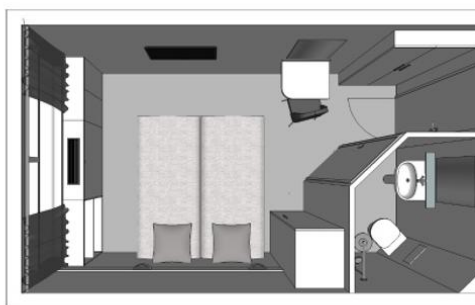

## Cabins

- Main Deck 1 double bed 11 m<sup>2</sup>
- Main deck 1 single bed 9 m<sup>2</sup>
- Main deck 2 adjustable twin beds 11 m<sup>2</sup>
- Main deck Suite 1 double bed - Suite 14 m<sup>2</sup>
- Upper Deck 1 double bed - disabled person 11 m<sup>2</sup>
- Upper deck 2 adjustable twin beds 11 m<sup>2</sup>